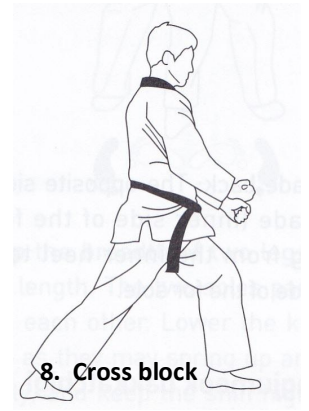

(941) 426-7484

14906 Tamiami Trail, Suite E, North Port, FL 34287

www.NorthPortTaekwondo.com

1-10 Taegeuk Blocks

1. Low Block

2. Inside Middle

3. High Section

4. Outside Middle

5. Single Knife

6. Middle Palm

7. Opening Block

8. Cross block

9. Scissors Block

10. Single Mountain

1-10 Taegeuk Punches